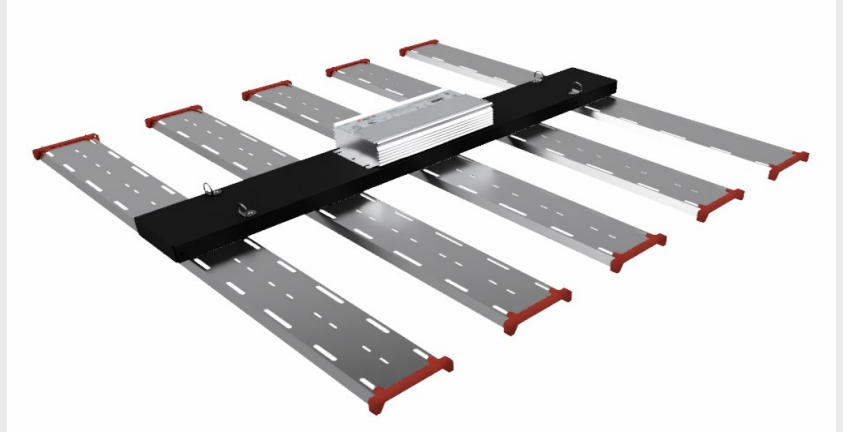

Budkicker Plus Overview

The Budkicker Plus Over Canopy Light is a full spectrum high Intensity, powerful LED Grow Light for Flower Room applications. It enables growers to produce substantially more grams per square foot. This high intensity light comes in a 900W dimmable version with a Blue Boost feature to increase terpenes and cannabinoids by strategically increasing stress inducing Blue light.

This light is very high intensity, up to 3000 PPF with an efficacy of 3.0, producing high yields and quality flowers.

It is easy-to-implement, light to handle, rugged, and reliable. Quick disconnect hooks are used for ease of installation. The JumpLights SpetroTouch Controller provides the Budkicker Plus with intensity and spectrum control on its own or in conjunction with your lighting control system.

A single controller can control both our Under Canopy and Over Canopy Lights.

Budkicker Plus High Intensity Grow Light

5-Bar Full Spectrum with Blue Boost

- Massive power with Blue Boost creates the Ultimate growth environment for output and product quality.
- Gives the grower the tools to increase terpenes and cannabinoids by strategically increasing stress inducing Blue light.
- Much more available light to accelerate growth than any other offering.
- Exceptional efficacy in patent pending design.

Specifications

		Budkicker Plus		
Dimensions		39 ¾ x 39 ¾ x 4"		
Weight		15.2lb		
Input Voltage		120 - 480 VAC		
AC Power (Max)		900W Max Dimmable		
PPF : µmol/s		3000 PPF Max		
Efficacy: µmol/J		3.0		
Dimming		0-10V		
Fall Pattern diagrams		See Figure 1.0 on page 2		
Spectrum (s)		See Figure 2.0 on page 3		
Certifications		Designed for UL 8800 IP66 DLC		