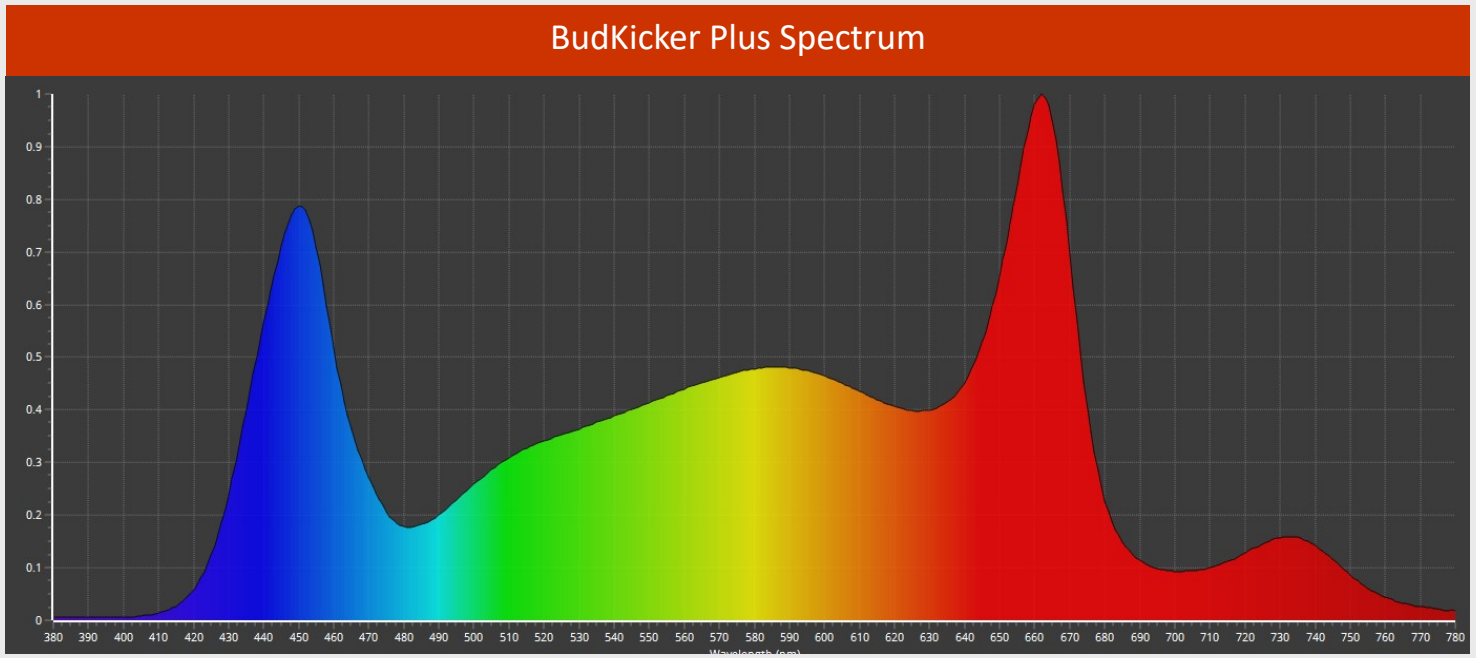

Budkicker Plus Overview

The Budkicker Plus Over Canopy Light is a full spectrum high Intensity, powerful LED Grow Light for Flower Room applications. It enables growers to produce substantially more grams per square foot. This high intensity light comes in a 900W dimmable version with a Blue Boost feature to increase terpenes and cannabinoids by strategically increasing stress inducing Blue light.

This light is very high intensity, up to 3000 PPF with an efficacy of 3.0, producing high yields and quality flowers.

It is easy-to-implement, light to handle, rugged, and reliable. Quick disconnect hooks are used for ease of installation. The JumpLights SpetroTouch Controller provides the Budkicker Plus with intensity and spectrum control on its own or in conjunction with your lighting control system.

BudKicker Plus Spectrum Fall Pattern

4' x 8' light intensity grid for the BudKicker Plus light at max power 21" from the canopy

542	685	784	815	824	815	784	685	542
621	801	908	939	938	939	908	801	621
687	897	1015	1042	1039	1042	1015	897	687
669	882	1006	1030	1024	1030	1006	882	669
747	974	1106	1139	1138	1139	1106	974	747
772	1004	1142	1176	1173	1176	1142	1004	772
781	1016	1154	1188	1187	1188	1154	1016	781
775	1001	1137	1179	1177	1179	1137	1001	775
763	978	1118	1158	1164	1158	1118	978	763
775	1001	1137	1179	1177	1179	1137	1001	775
781	1016	1154	1188	1187	1188	1154	1016	781
772	1004	1142	1176	1173	1176	1142	1004	772
747	974	1106	1139	1138	1139	1106	974	747
669	882	1006	1030	1024	1030	1006	882	669
687	897	1015	1042	1039	1042	1015	897	687
621	801	908	939	938	939	908	801	621
542	685	784	815	824	815	784	685	542

Figure 1.0

Figure 2.0